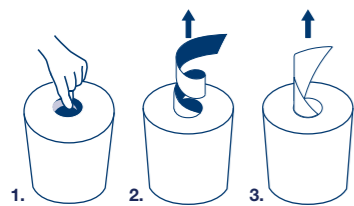

- Multipurpose papers for light wiping tasks, also ideal for mopping up liquids and hand wiping
- Single sheet dispensing – reduces consumption by up to 37%

Art. No	Color	Format	Refill ID	No. of plies	Width (cm)	Roll length (m)	Sheet length (cm)	Sheets/roll	Rolls/TRP	Quick-Dry	For Wiping	Ecobright	Other Environmental labels	FSC
473246	White	Mini Centerfeed Roll	M3	1	19,8	120	35	343	12					
473242	White	Centerfeed Roll	M4	1	19,8	300	35	857	6					
473412	White	Centerfeed Roll	M4	1	19,4	114	33,5	340	6					
473480	Blue	Centerfeed Roll	M4	1	19,4	270	33,5	805	6					
473474	White	Mini Centerfeed Roll	M3	2	19,4	67	33,5	200	9					
473391	Blue	Centerfeed Roll	M4	2	19,4	151	33,5	450	6					
473472	White	Centerfeed Roll	M4	2	19,4	151	33,5	450	6					

SmartCore®
Tork Reflex™ refills have a special core that pulls out fast and prevents wasting of paper. Just grab the visible tab and pull.