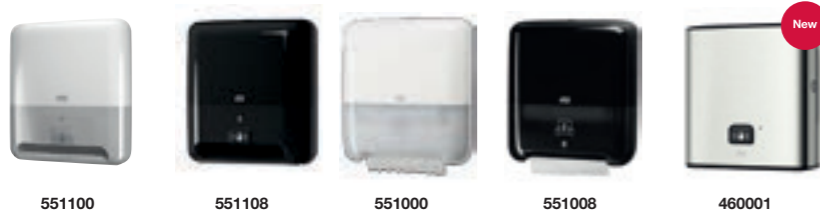

## Tork Matic® Hand Towel Roll

H1

- High capacity, ideal for busy washrooms
- One-at-a-time dispensing, reduces consumption and cost
- Sensor dispensing and touch-free, only touch the towel you use for good hygiene