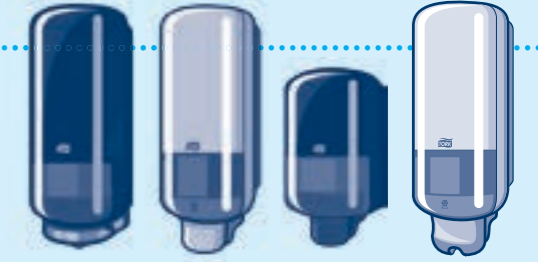

Tork skincare systems

Our soap and skincare range is designed to be friendly both to the skin and to the environment. Choose from foam, liquid, or spray soap, to suit your washroom needs.

Large choice of foam, liquid, and spray