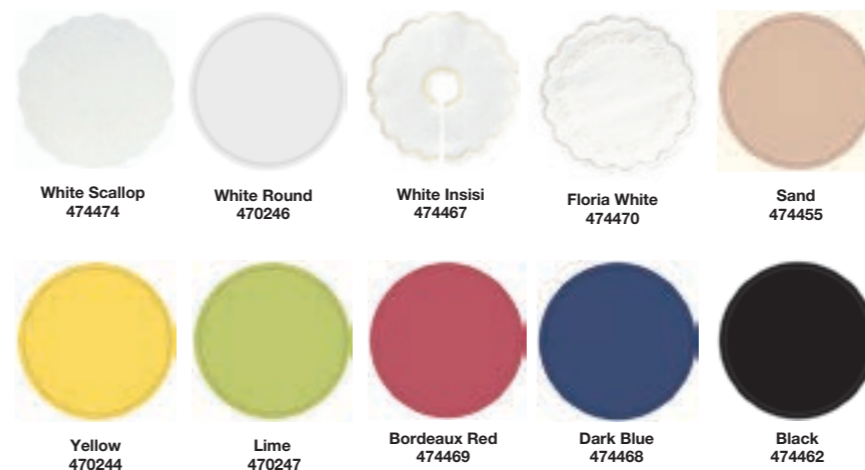

Tork Coasters

- Protects the bar from moisture
- Enhances the served drink
- Easy-to-handle dispenser box
- Available in a range of colors
- Custom print option