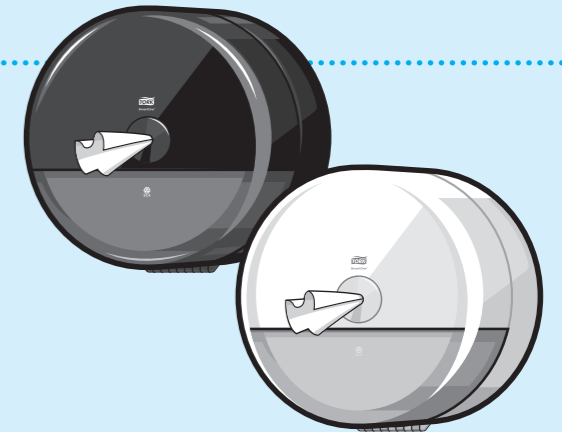

### T6 and T7 Tork Twin Mid-size Toilet Roll Dispensers

Smart and attractive – these dispensers are easy to place, even in the smaller washroom. They also keep maintenance down to a minimum, as two mid-size rolls have the same capacity as nine conventional rolls. They're ideal for washrooms with medium traffic, and available in high gloss black or white for T6, and white or stainless steel for T7.

**2=9**  
holds the equivalent of 9 conventional toilet rolls

- Always another roll available
- Less space needed for storage
- T6 – automatic roll transfer
- T7 – coreless, no core, no waste

### T8 and T9 Tork SmartOne® Toilet Roll Dispensers

Especially designed for high-traffic washrooms, the Tork SmartOne toilet roll dispenser is the ultimate cost-in-use and hygiene system. Available in black or white.

Reduce paper consumption by up to **40%\***

- Extra high capacity
- Hygienic – only touch the sheet you use
- Robust design – durable in demanding environments
- Fewer pipe blockages

\*Statistics from internal research on 7729 users in Europe. Traditional maxi jumbo dispenser vs. Tork SmartOne® Twin Mini dispenser. Reduction accounted in square meter used per visit. Maxi jumbo 13,6 dm², Tork SmartOne® Twin Mini: 8,2 dm².