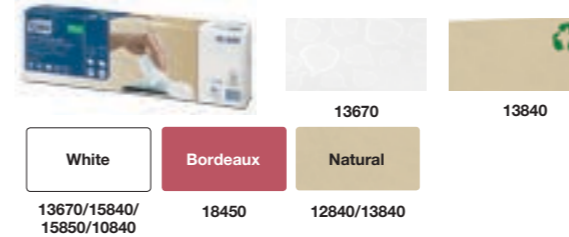

Tork Xpressnap®

N4

- Different qualities for different needs
- Bundles protected by a plastic bag, for improved hygiene and handling
- Custom print option

Art. No	Name	Refill ID	Quality	Color	No of plies	Folding	Sheet size Unfolded LxW (cm)	Pcs/ bundle	Pcs/ CON	Pcs/TRP	For Wiping	Ecobabel	Easy Grip
13670	Tork Xpressnap® Extra Soft Leaf Design White Dispenser Napkin	N4	Premium	White	2	1/4	21,3x33,0	100	500 (5x100)	4 000 (8x5x100)	●	●	●
18450	Tork Xpressnap® Extra Soft Bordeaux Dispenser Napkin	N4	Premium	Bordeaux	2	1/4	21,3x33,0	100	500 (5x100)	4 000 (8x5x100)	●	●	●
15840	Tork Xpressnap® Extra Soft White Dispenser Napkin	N4	Premium	White	2	1/4	21,3x33,0	100	500 (5x100)	4 000 (8x5x100)	●	●	●
15850	Tork Xpressnap® Extra Soft White Dispenser Napkin	N4	Premium	White	2	1/2	21,3x16,5	200	1 000 (5x200)	8 000 (8x5x200)	●	●	●
12840	Tork Xpressnap® Natural Dispenser Napkin	N4	Advanced	Natural	1	1/4	21,3x33,0	225	1 125 (5x225)	9 000 (8x5x225)	●	●	●
13840	Tork Xpressnap® Natural Environmental Print Dispenser Napkin	N4	Advanced	Natural	1	1/4	21,3x33,0	225	1 125 (5x225)	9 000 (8x5x225)	●	●	●
10840	Tork Xpressnap® White Dispenser Napkin	N4	Universal	White	1	1/4	21,3x33,0	225	1 125 (5x225)	9 000 (8x5x225)	●	●	●