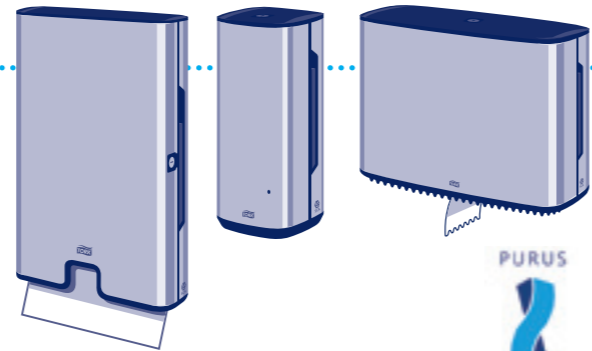

Tork Image Design™ line

A modern design with smooth surfaces and clean lines that fits seamlessly in your washroom. Create a great impression that boosts the high-quality image of your facility.

Full range of dispensers for hand towels, soaps, toilet papers and complementary products.

Purus award winner 2015